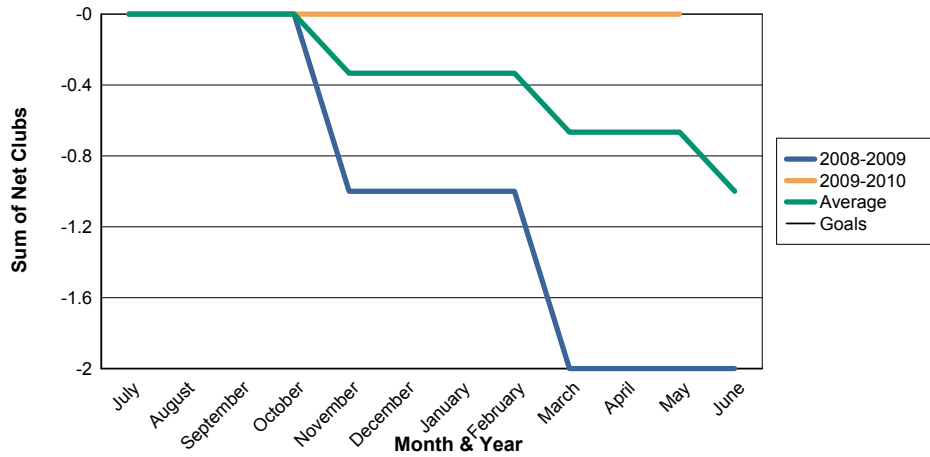

Sum of Net Clubs/ Month & Year

For District 331 C