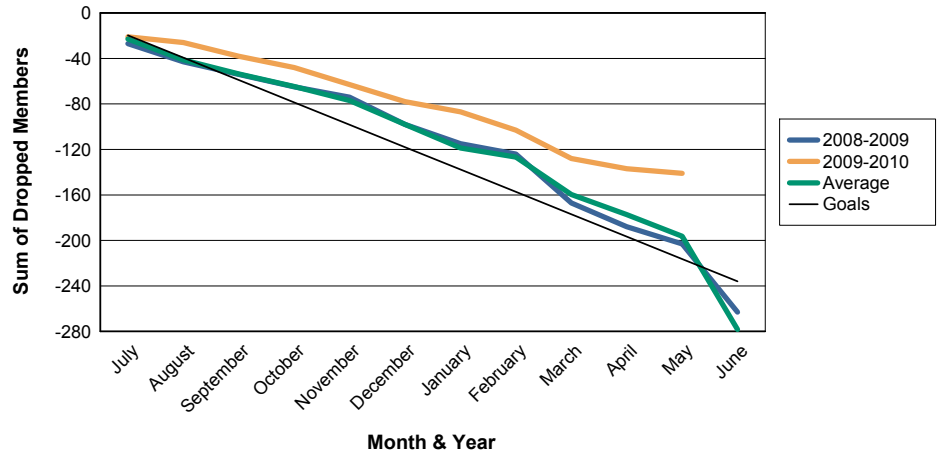

Sum of Dropped Members/ Month & Year

For District 331 C