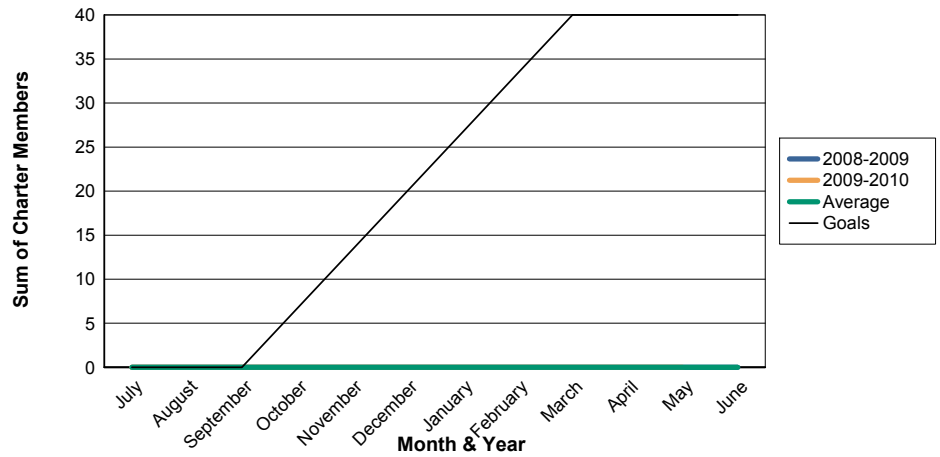

Sum of Charter Members/ Month & Year

For District 331 C