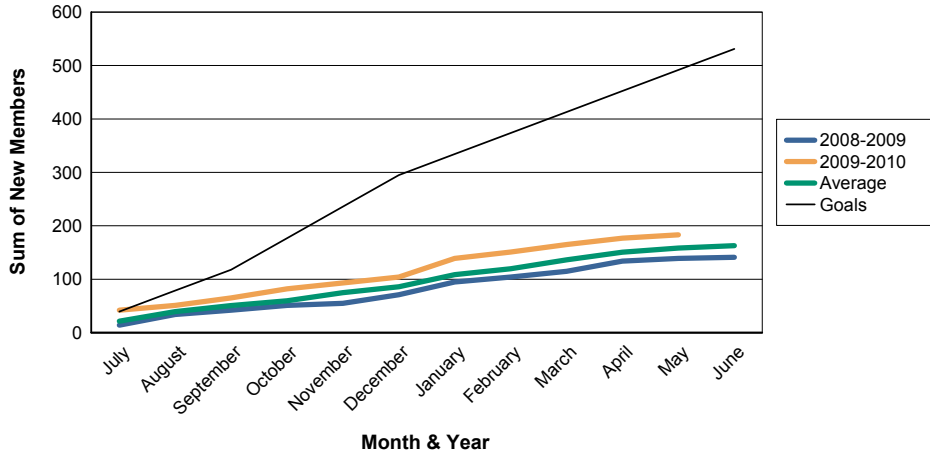

For District 331 C

Sum of Charter Members/ Month & Year

For District 331 C

3 Year Comparisons for GMT Constitutional Area 5

By GMT District

As of May 2010

Sum of New Members/ Month & Year

For District 331 C