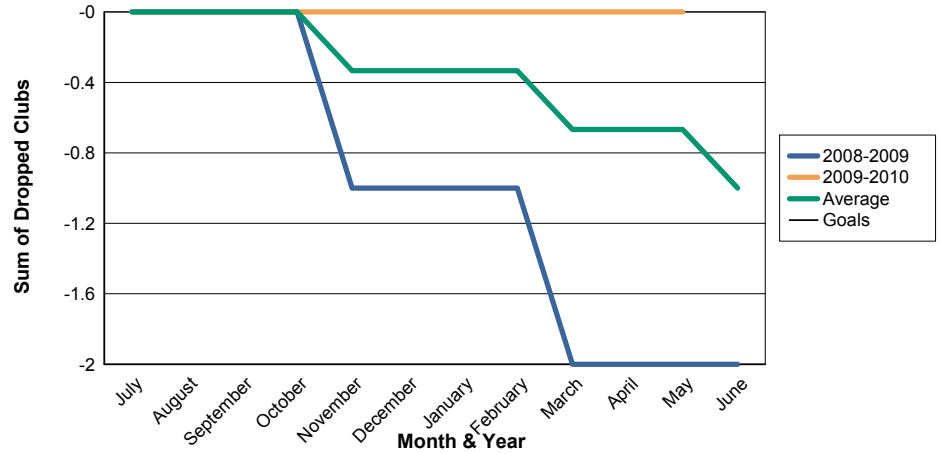

3 Year Comparisons for GMT Constitutional Area 5

By GMT District

As of May 2010

Sum of New Clubs/ Month & Year

For District 331 C

Sum of Dropped Clubs/ Month & Year

For District 331 C

Sum of Net Clubs/ Month & Year