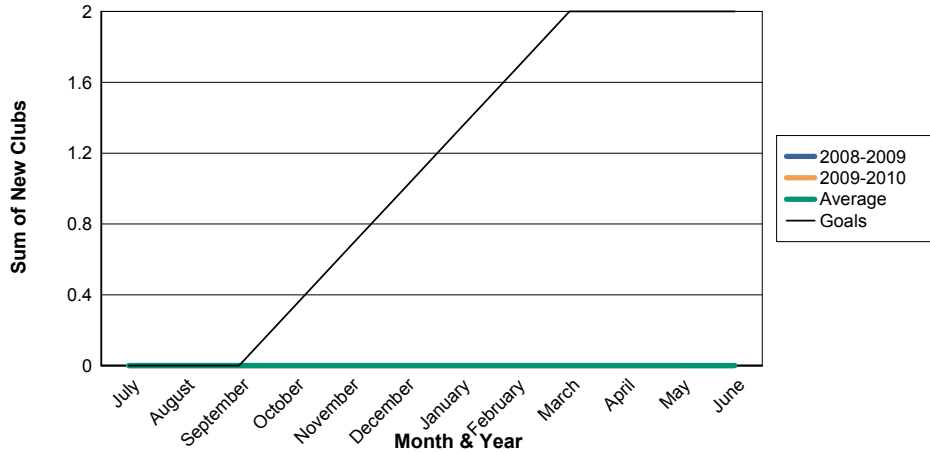

3 Year Comparisons for GMT Constitutional Area 5

By GMT District

As of May 2010

Sum of New Clubs/ Month & Year

For District 331 C

Sum of Dropped Clubs/ Month & Year

For District 331 C

Sum of Net Clubs/ Month & Year